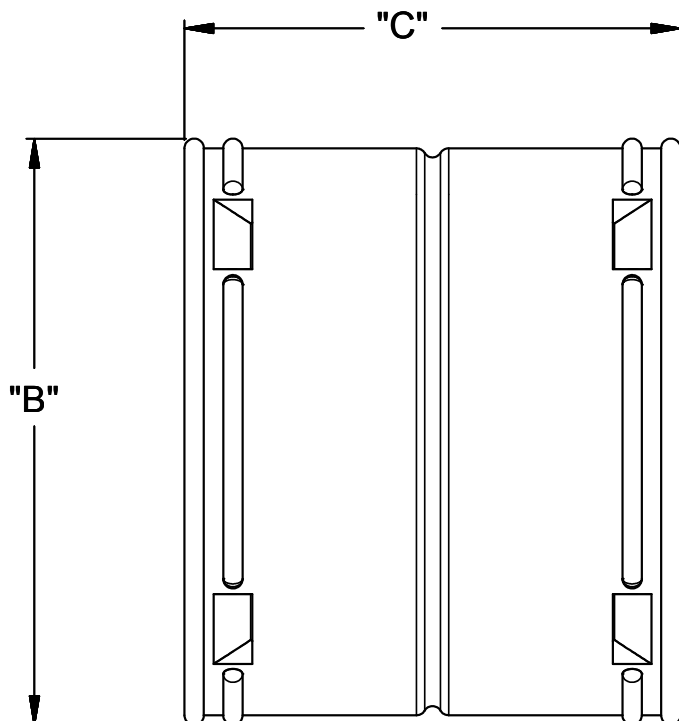

EXTERNAL SNAP COUPLING

TECHNICAL INFORMATION

Part #	Size	Desc.	A	B	C
C-104	4"	HxH	4.55	5.115	4.5
C-106	6"	HxH	6.520	7.56	6.675

www.normandyproducts.com

T: 800.322.9463 | F: 800.910.0134

324 Delaware Avenue | PO Box 446 | Oakmont PA 15139