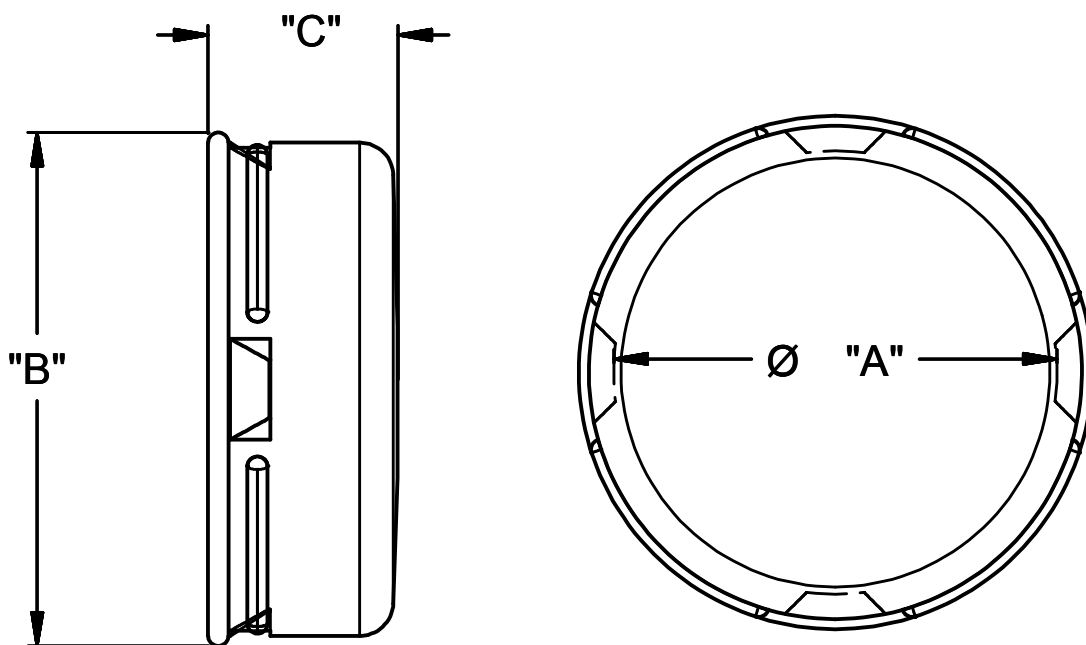

CAP |

TECHNICAL INFORMATION

Part #	Size	Desc.	A	B	C
C-1403	3"	H	3.3	4.0	2.44
C-1404	4"	H	4.7	15.125	2.78
C-1406	6"	H	6.6	7.5	3.0

www.normandyproducts.com

T: 800.322.9463 | F: 800.910.0134

324 Delaware Avenue | PO Box 446 | Oakmont PA 15139